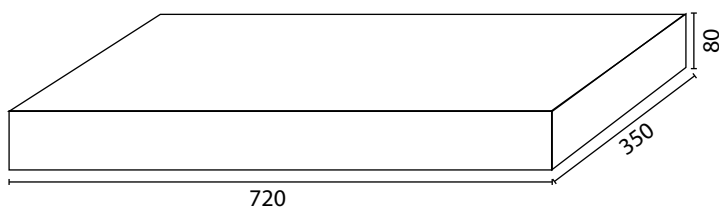

BK-01-M / BK-01-L

Material Material: Matière Material Materiale:	Mineralguss Stone Resin Fonte minérale Resina mineral Colata minerale
Maße Dimensions: Dimensions Dimensiones Misura:	BK-01-M: 720 x 350 x 80 mm BK-01-L: 1000 x 350 x 80 mm
Wandhalterung Brackets: Support Soporte Supporto:	Edelstahl Stainless Steel Acier inoxydable Acero inoxidable Acciaio inossidabile

BK-01-M
(10 kg)

BK-01-L
(14 kg)