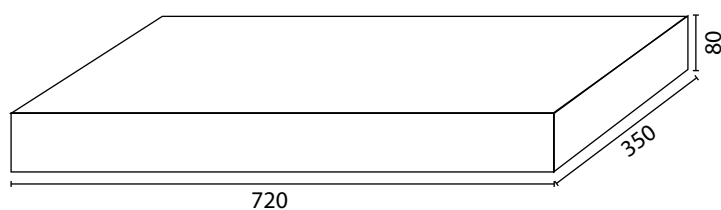

BK-01-M / BK-01-L

Material Material: Matière Material Materiale:	Mineralguss Stone Resin Fonte minérale Resina mineral Colata minerale
Maße Dimensions: Dimensions Dimensiones Misura:	BK-01-M: 720 x 350 x 80 mm BK-01-L: 1000 x 350 x 80 mm
Wandhalterung Brackets: Support Soporte Supporto:	Edelstahl Stainless Steel Acier inoxydable Acero inoxidable Acciaio inossidabile

BK-01-M
(10 kg)

BK-01-L
(14 kg)